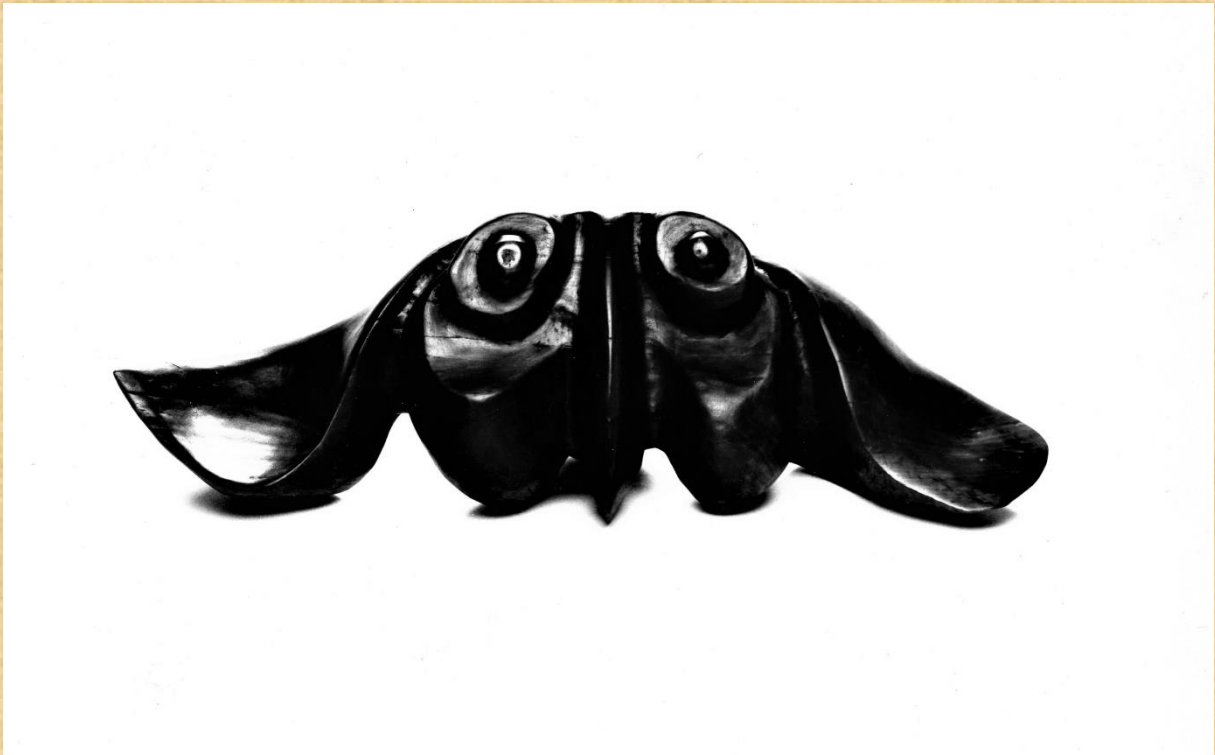

## LUCAS SITHOLE

LS8507

“Buffalowl”, 1985 –Ngwavuma indigenous wood – 29x86x28 cm

Exhibited:

Gallery 21, Johannesburg – 1985 cat. X17 – ZAR6600

Work illustrated:

Gallery 21, Johannesburg – overseas pamphlet 15<sup>th</sup> June, 1987, ill